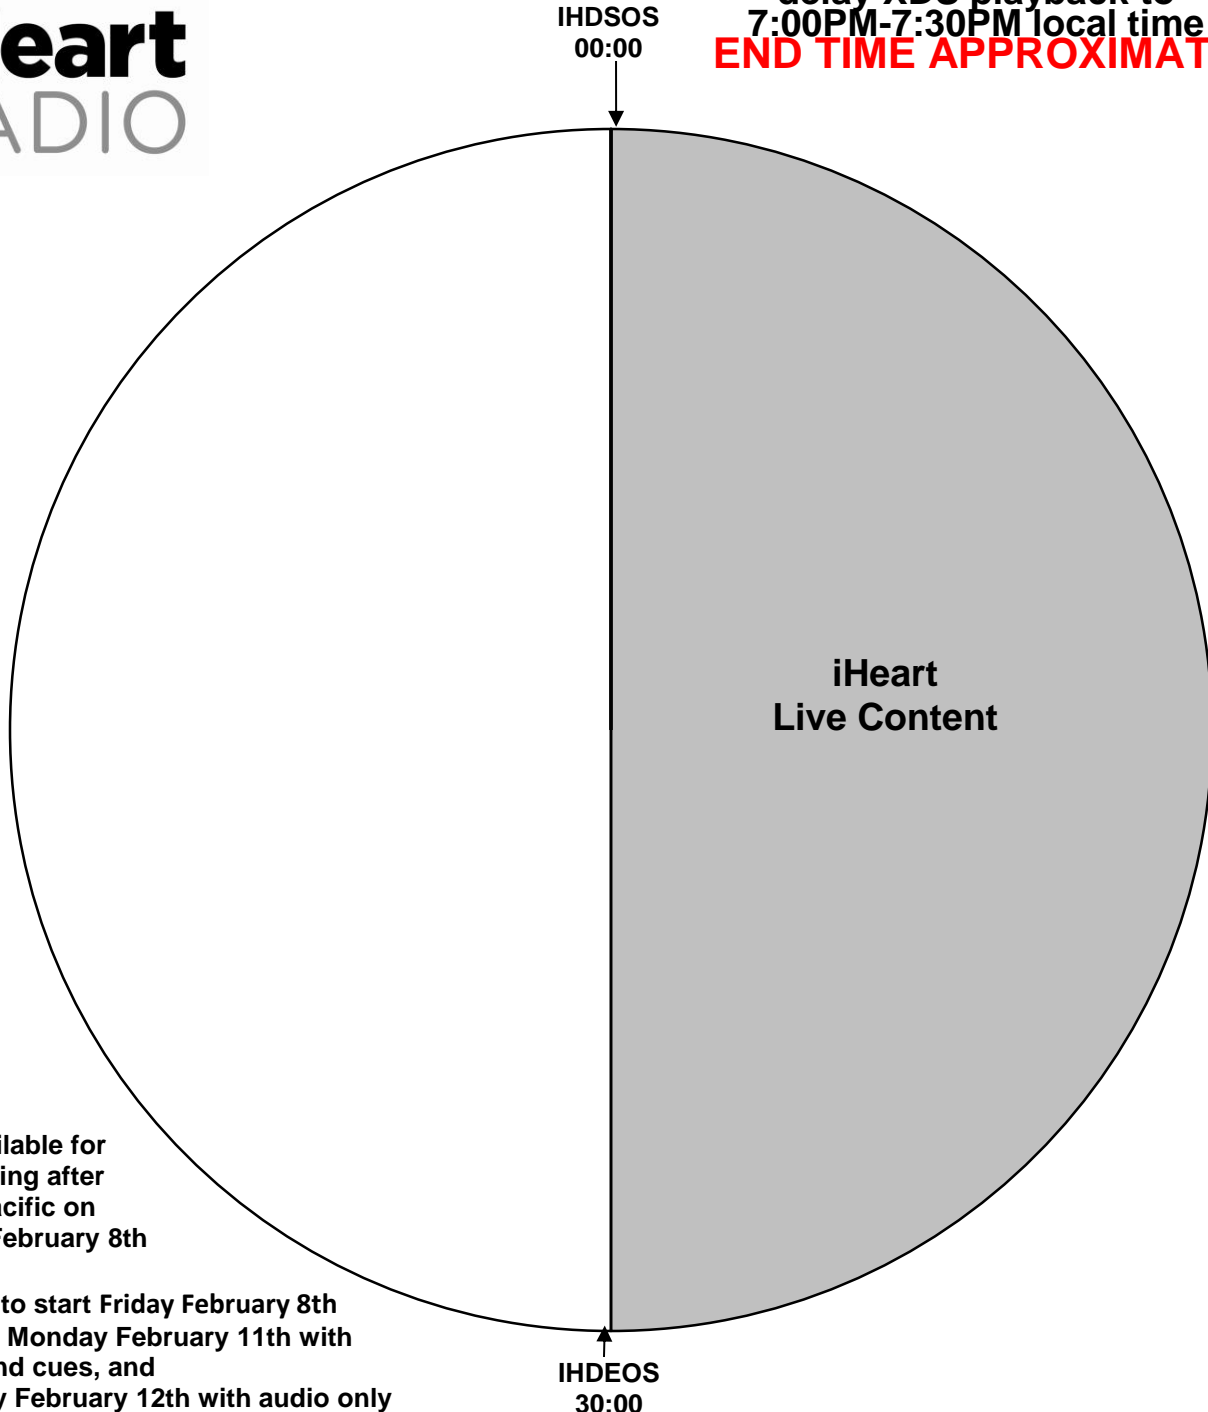

iHeart Radio Icons with Ann Wilson

XDS Program: iH Ann Wilson
(PID 1088, PGM 116)

Effective Date February 13th, 2019
Premiere XDS PRO4-P Satellite
Airs Live 7:00PM-7:30PM Eastern
All other time zones
delay XDS playback to
7:00PM-7:30PM local time

END TIME APPROXIMATE

PID available for scheduling after noon pacific on Friday February 8th

Testing to start Friday February 8th through Monday February 11th with audio and cues, and Tuesday February 12th with audio only

For Technical Assistance call:
Premiere Network Operations Center: 800-276-4431
Technical Info: <http://engineering.premiereradio.com/>

(end time approximate - show may go longer)

End time is approximate.

Relays will be provided to start show and end show during the broadcast:

XDSRelays:
IHDSOS – Start of Show
IHDEOS – End of Show

It is HIGHLY RECOMMENDED that you schedule a board operator for the evening and run a local delay.